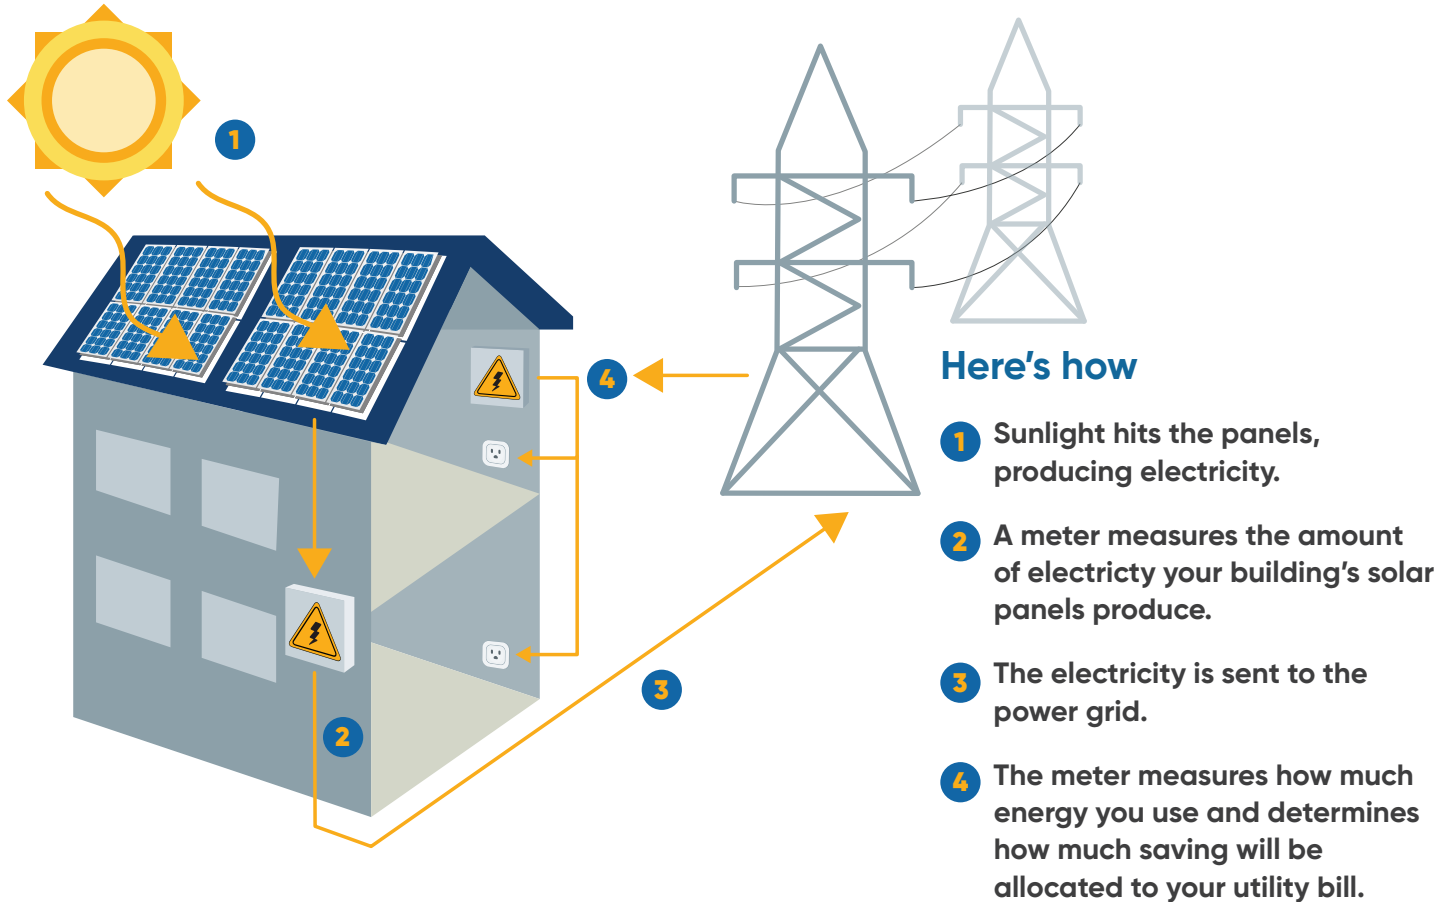

How it works

Solar electric systems, also called photovoltaic (PV) systems, use sunlight to produce electricity.

Your questions answered

Will I have electricity at night or when it's cloudy outside?

Yes. Even though solar panels do not generate energy when the sun is not shining, you are still connected to your utility company.